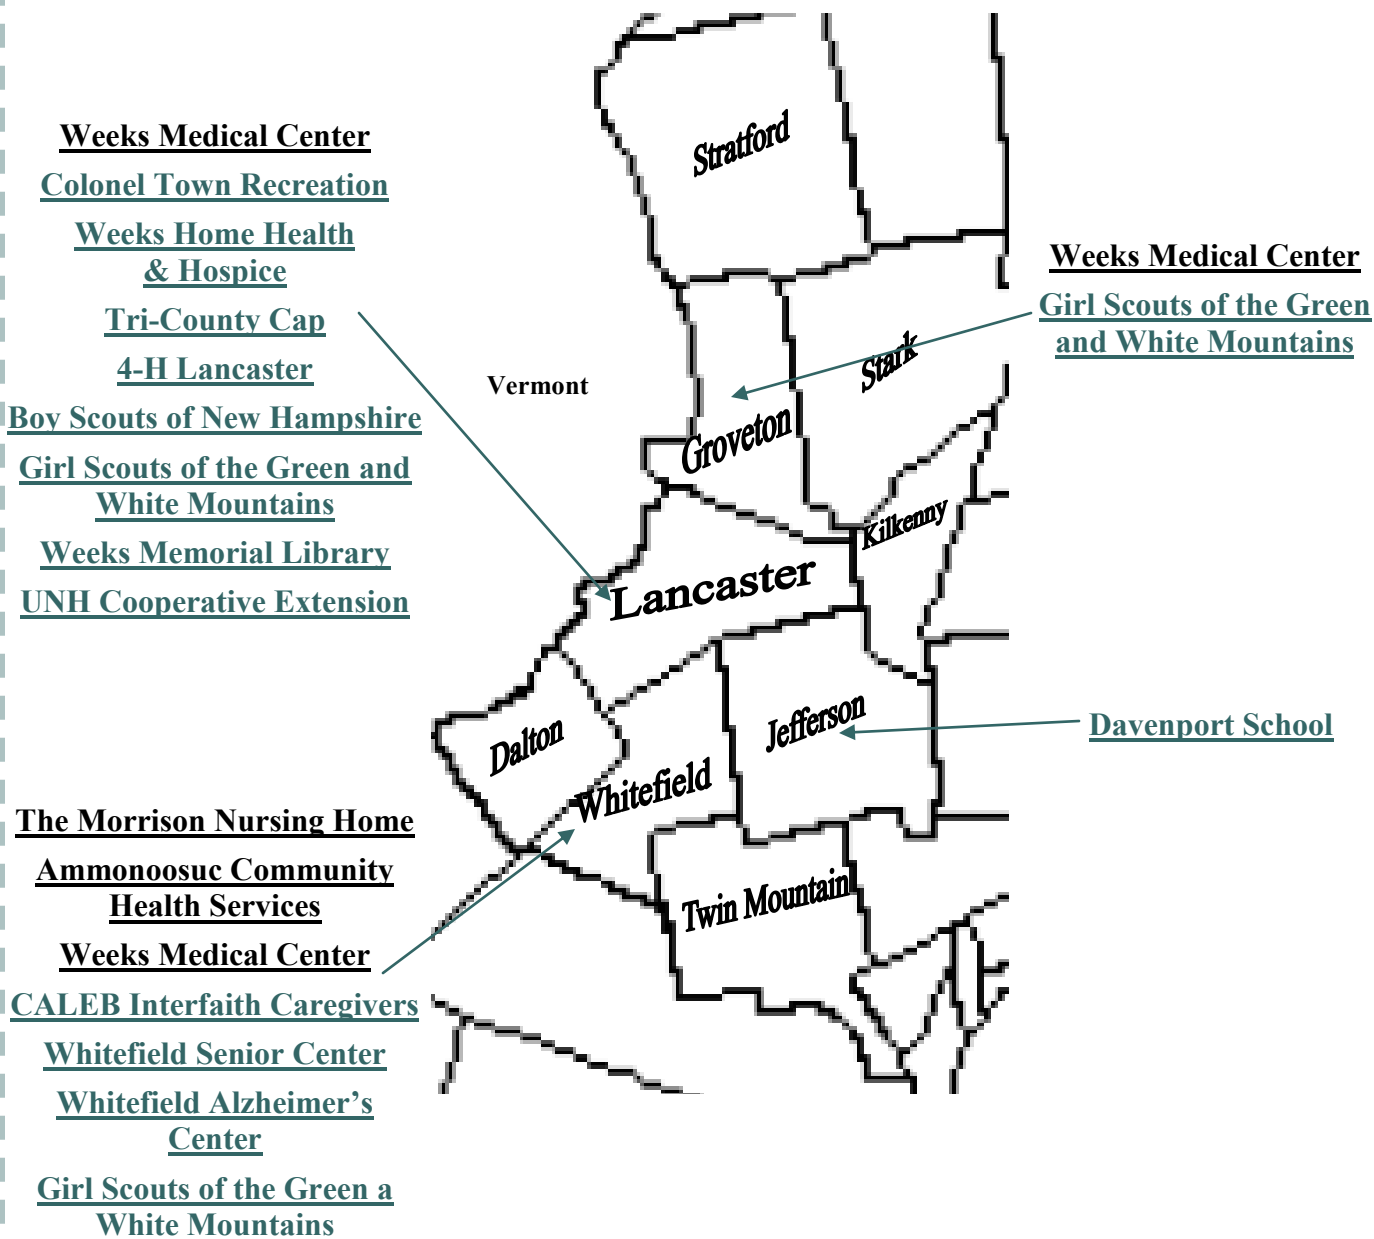

Community Sites in the Lancaster Area

Click on each of these community sites for more information
Or
Contact Becky Bowers, rbowers@nchcnh.org or (603) 259-3700