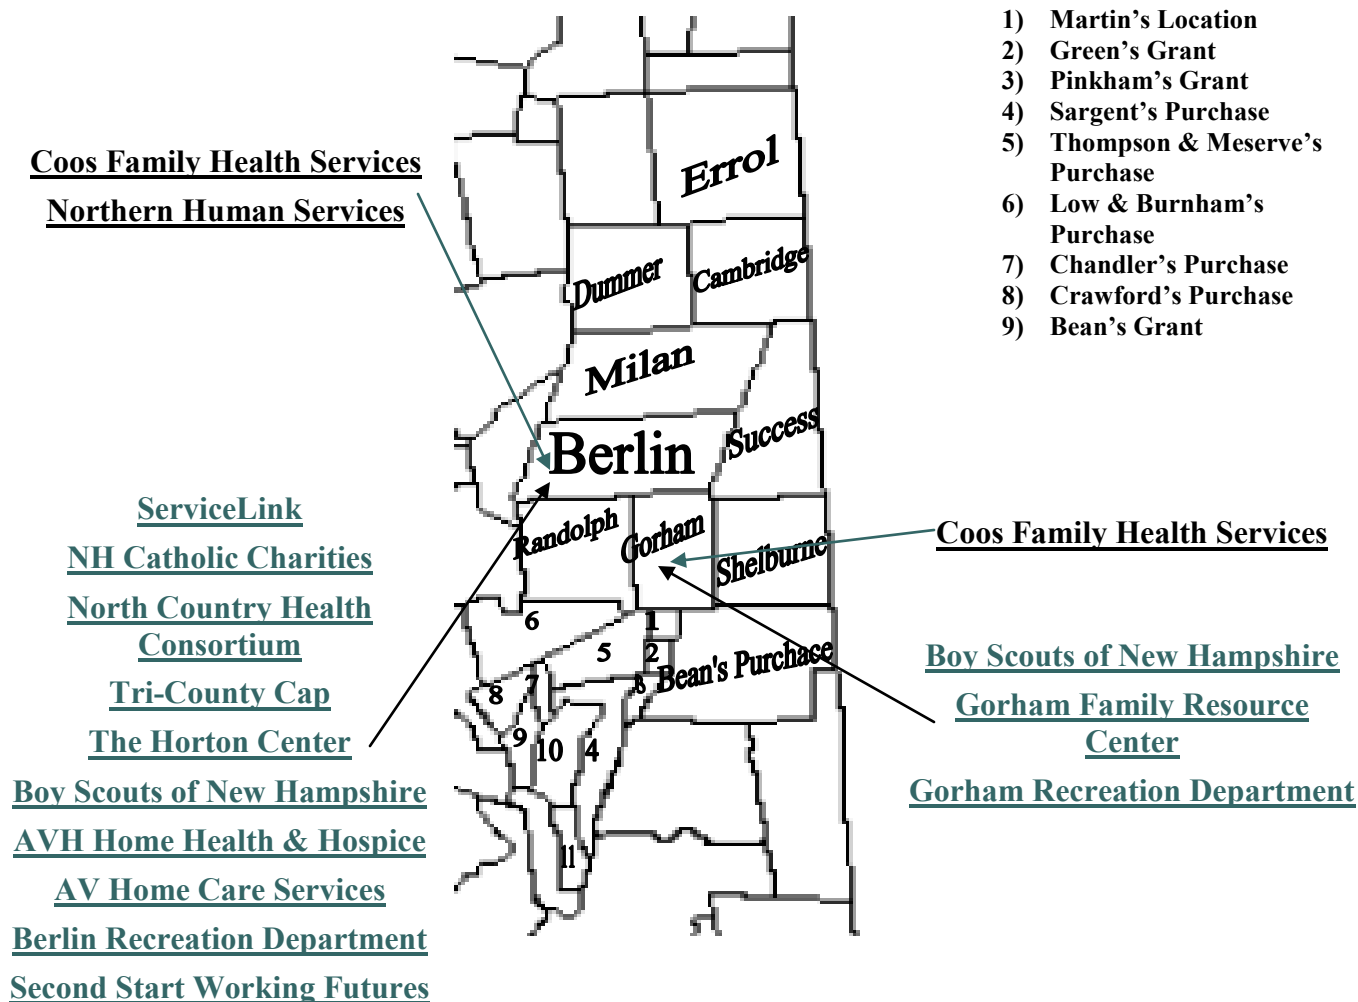

Community Sites in the Berlin Area

Click on each of these community sites for more information
Or
Contact Becky Bowers, rbowers@nchcnh.org or (603) 259-3700