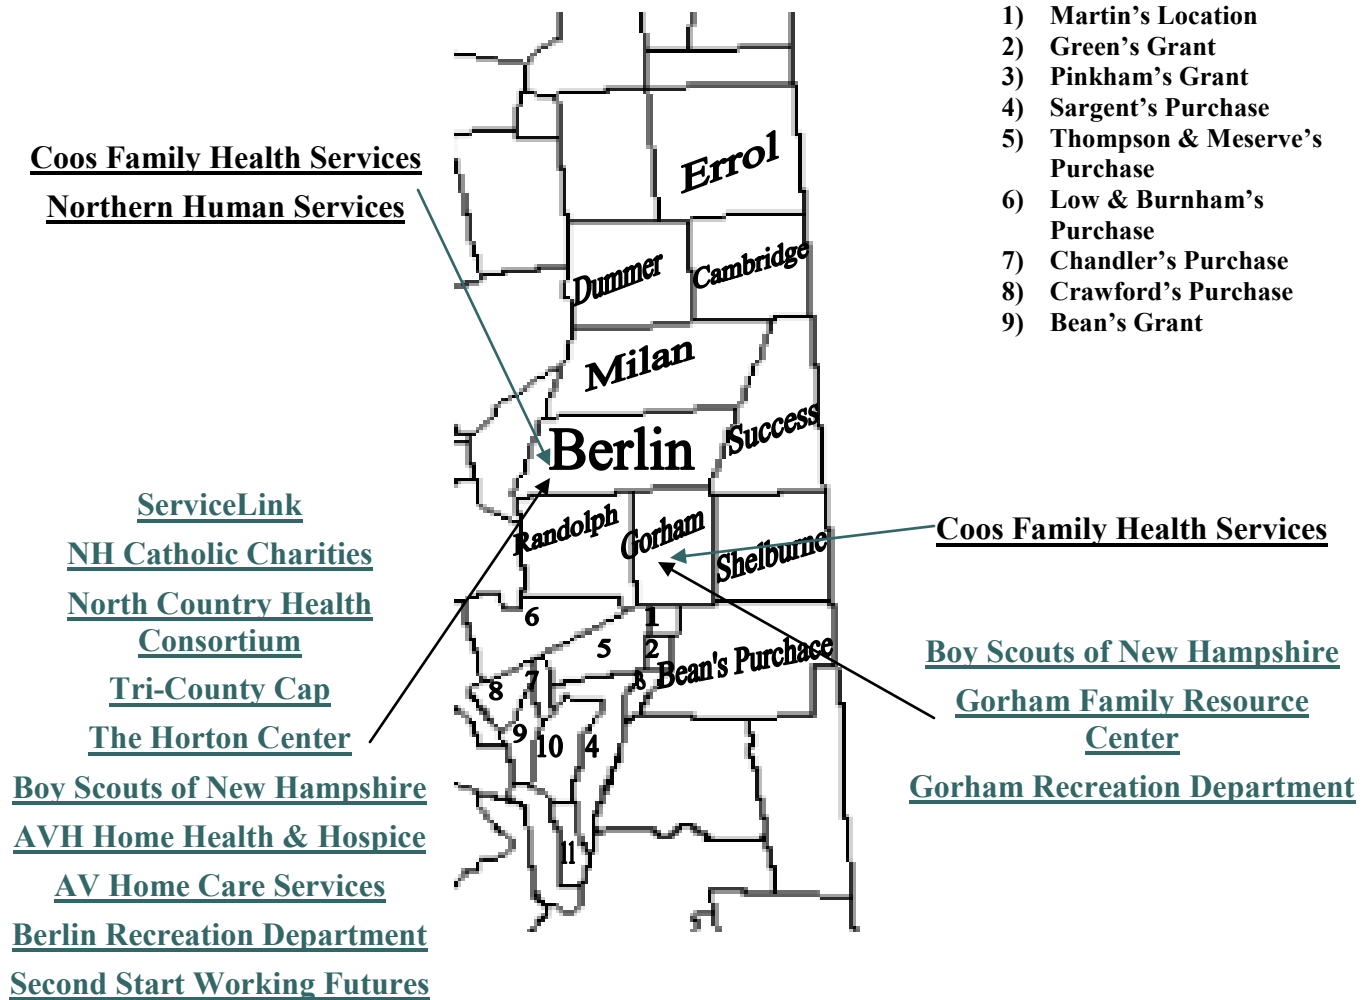

# Community Sites in the Berlin Area

Click on each of these community sites for more information  
Or  
Contact Becky Bowers, [rbowers@nchcnh.org](mailto:rbowers@nchcnh.org) or (603) 259-3700