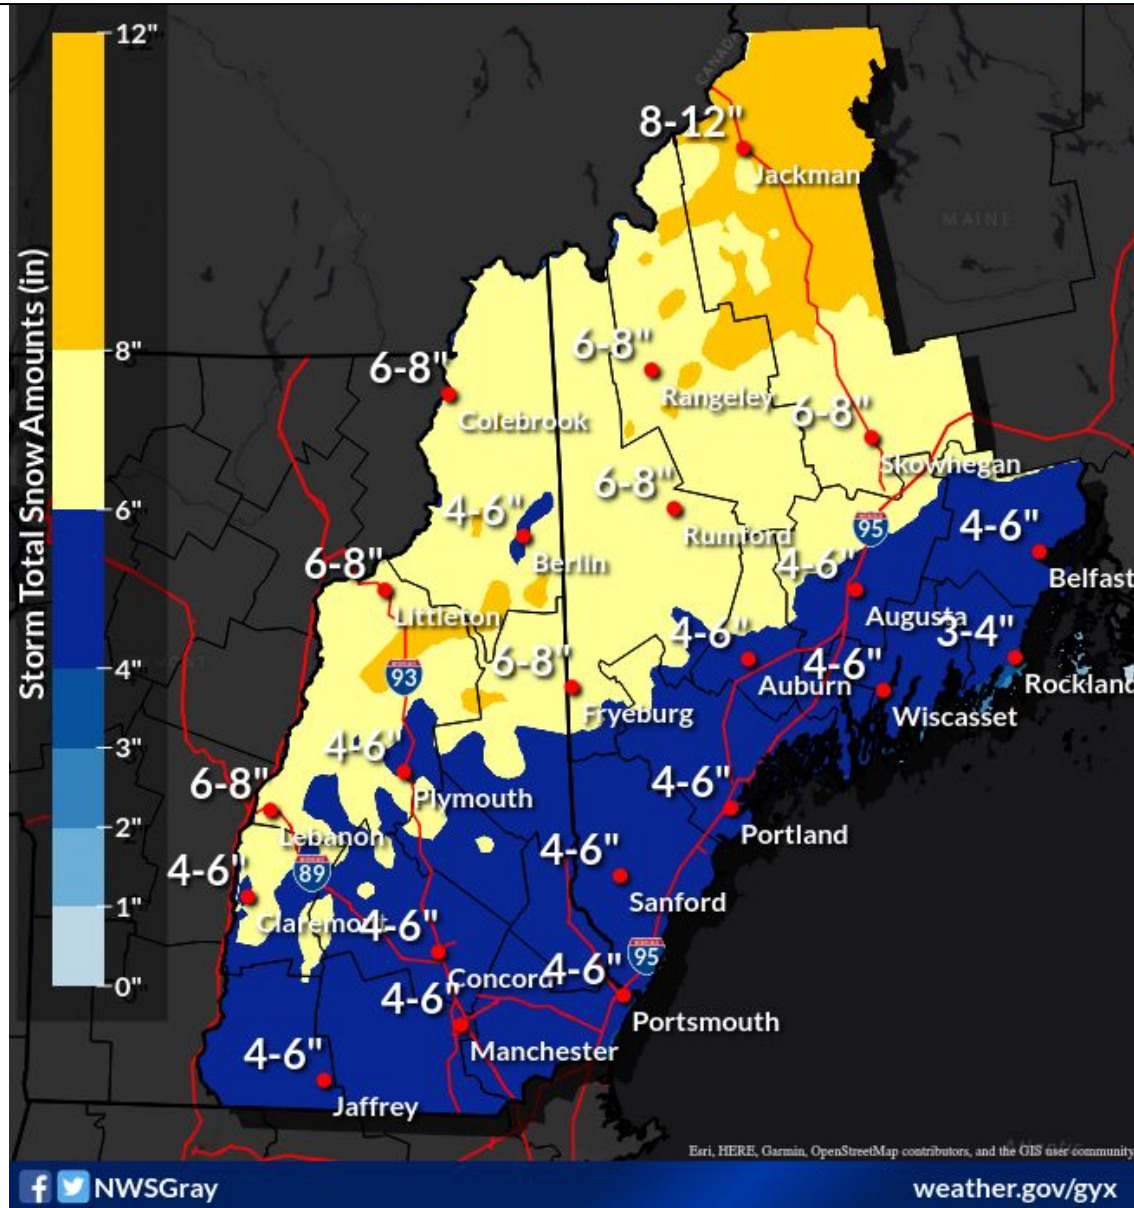

Snowfall Today

What To Expect

Snowfall today through this evening

- ✓ Winter Weather Headlines in effect for [NH](#) and [ME](#).
- ✓ Impacts to the morning commute are likely across southern areas with areawide impacts for the evening commute.
- ✓ Average to dry snow character expected. Some sleet and freezing rain may mix in along the coast during the afternoon and evening.
- ✓ 4-8 inches of snow likely for most areas.
- ✓ Snowfall rates will be heaviest during the afternoon and evening.

Remaining cold through the rest of the week with a few snow showers

- ✓ No significant weather systems currently expected through this weekend

[See Related Pages](#)

Winter
[Latest Weather Headline Map](#)