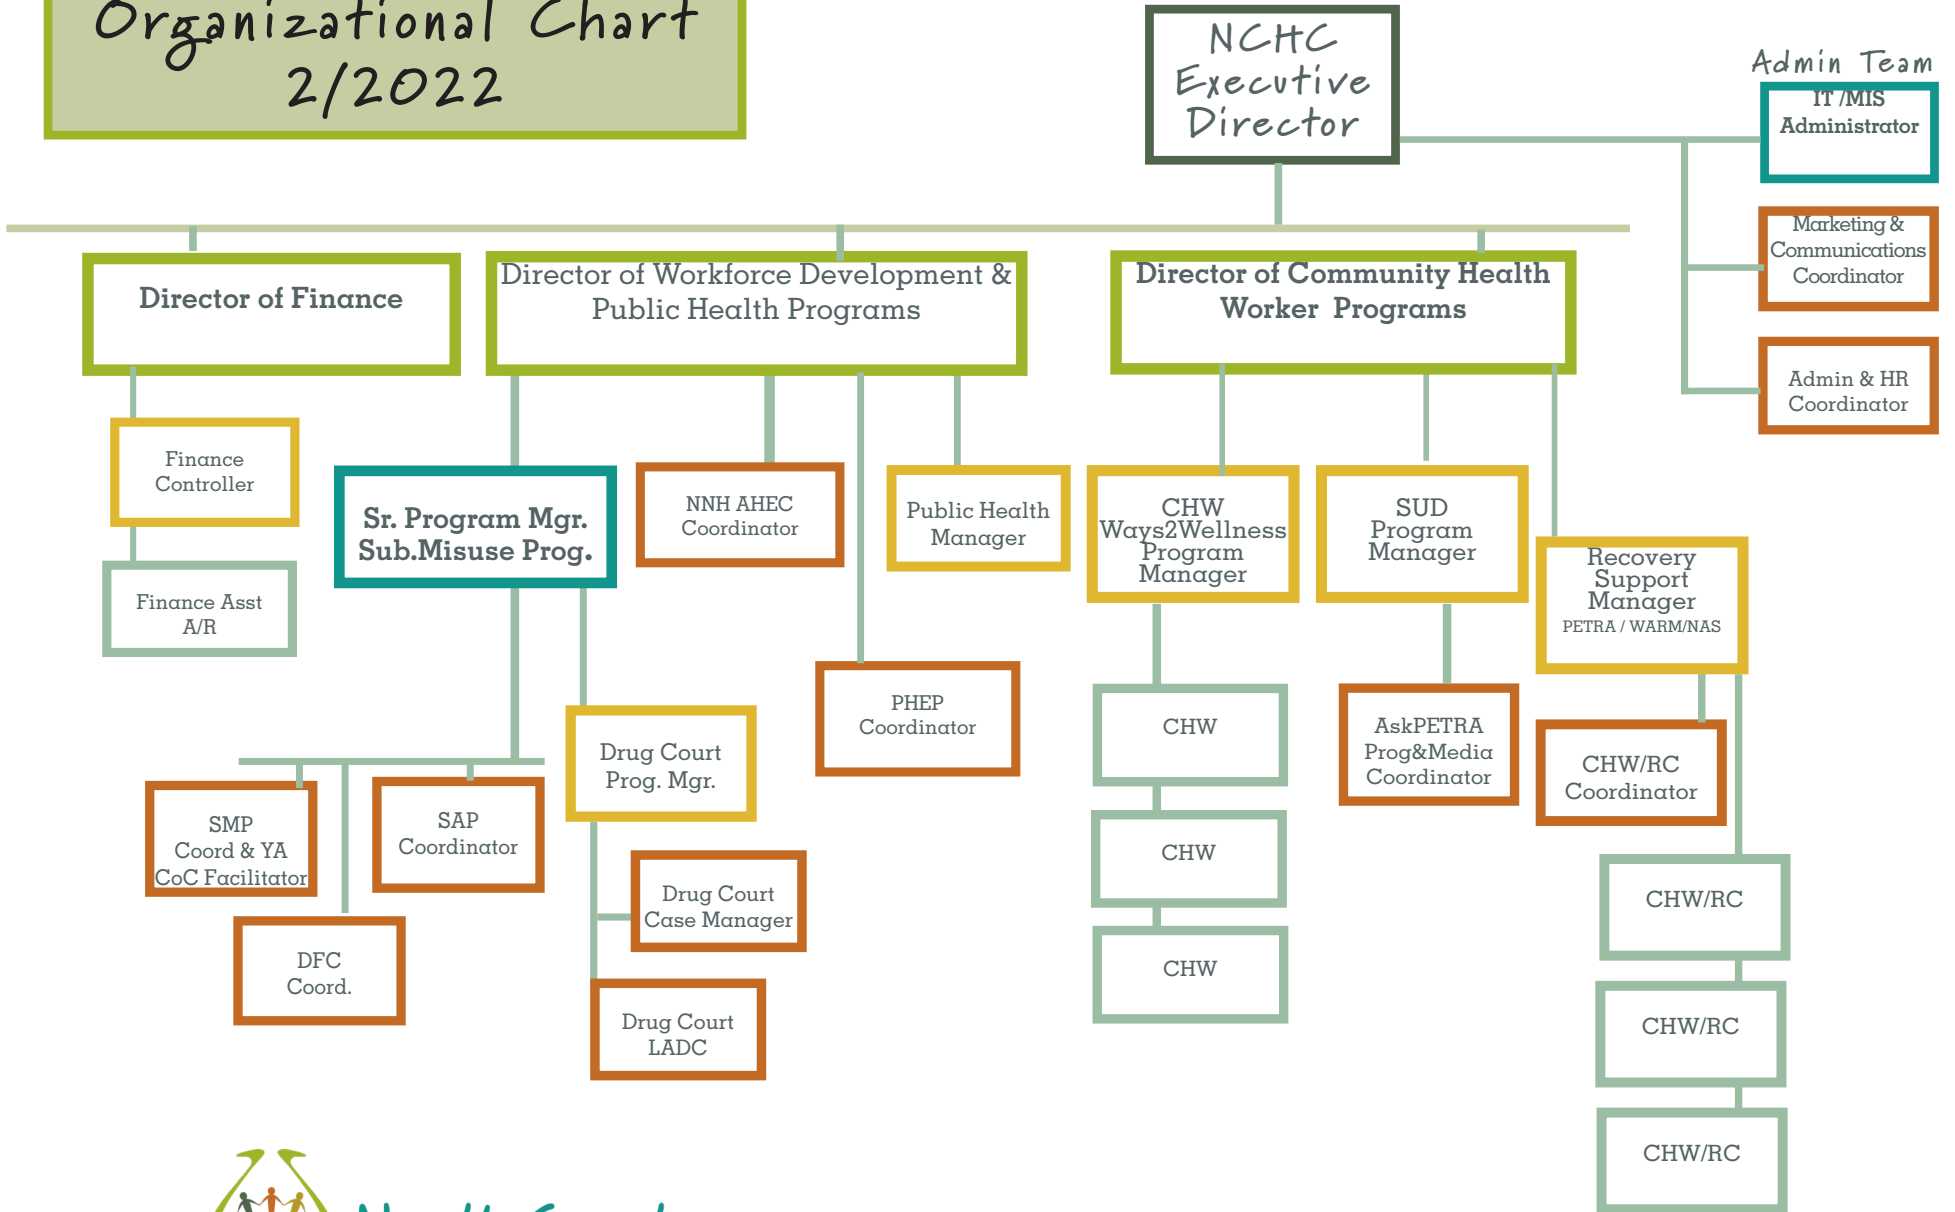

Organizational Chart 2/2022

NCHCNH.org

updated 2/3/2022

Green: Director

Teal: Senior Manager

Yellow: Manager

Rust: Coordinator

Seafoam: CHW & Asst